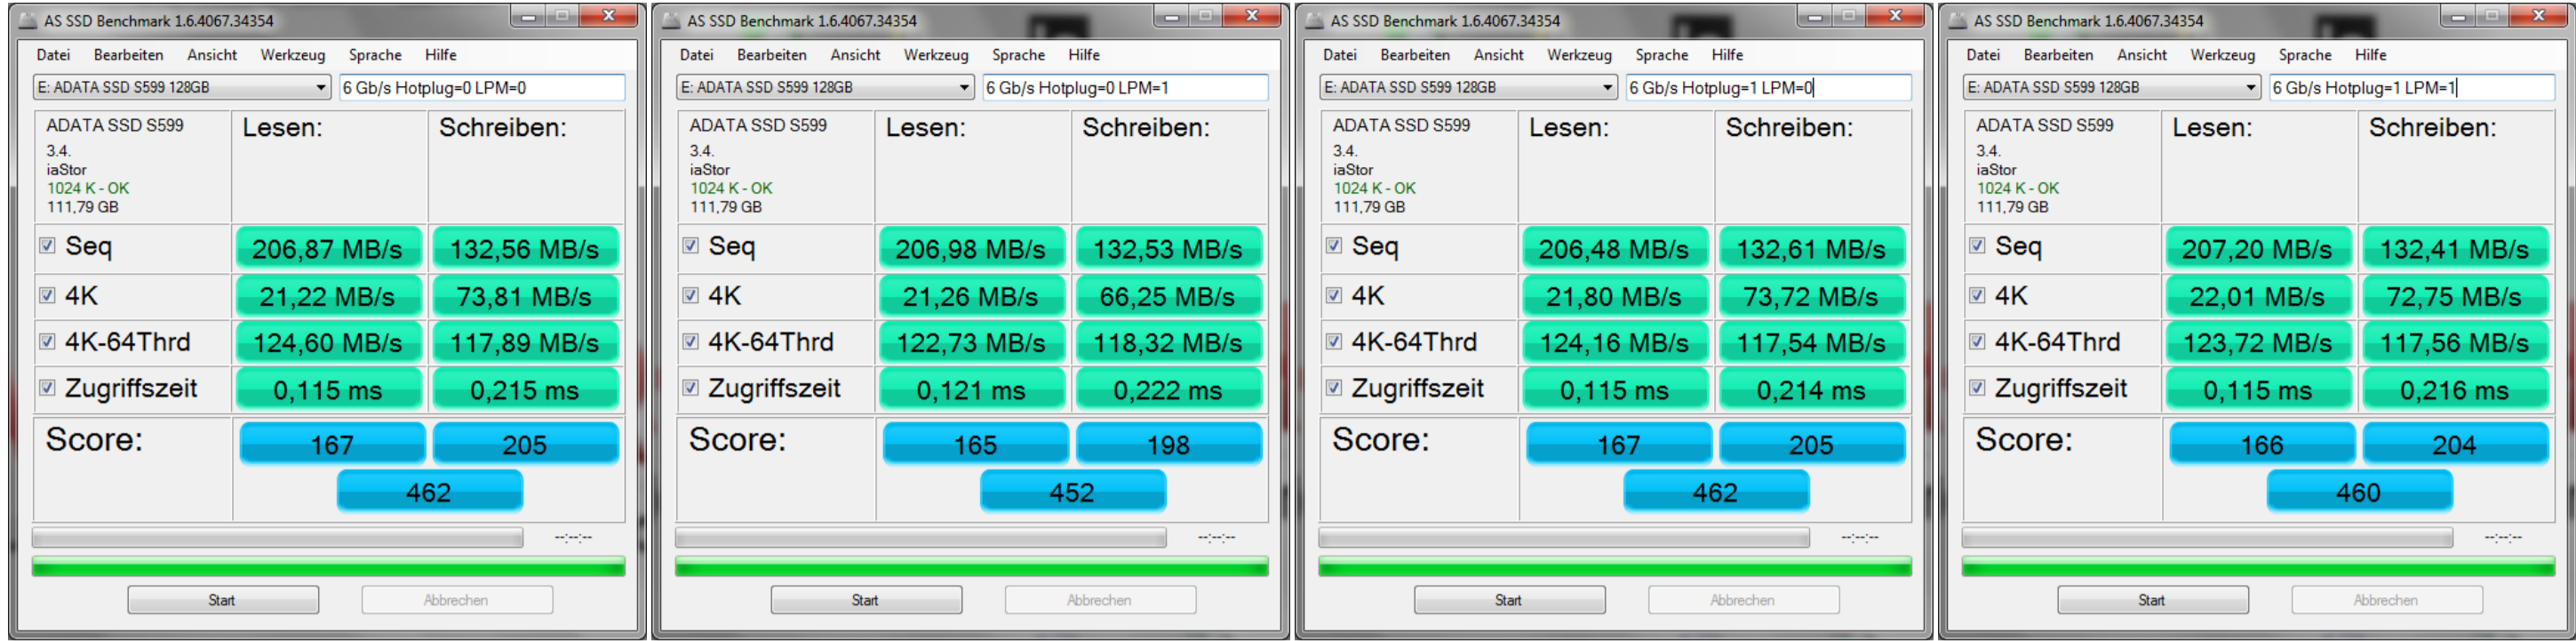

ADATA S599 (3 Gb/s)

Crucial C300 (6 Gb/s)

Intel 510 (6 Gb/s)