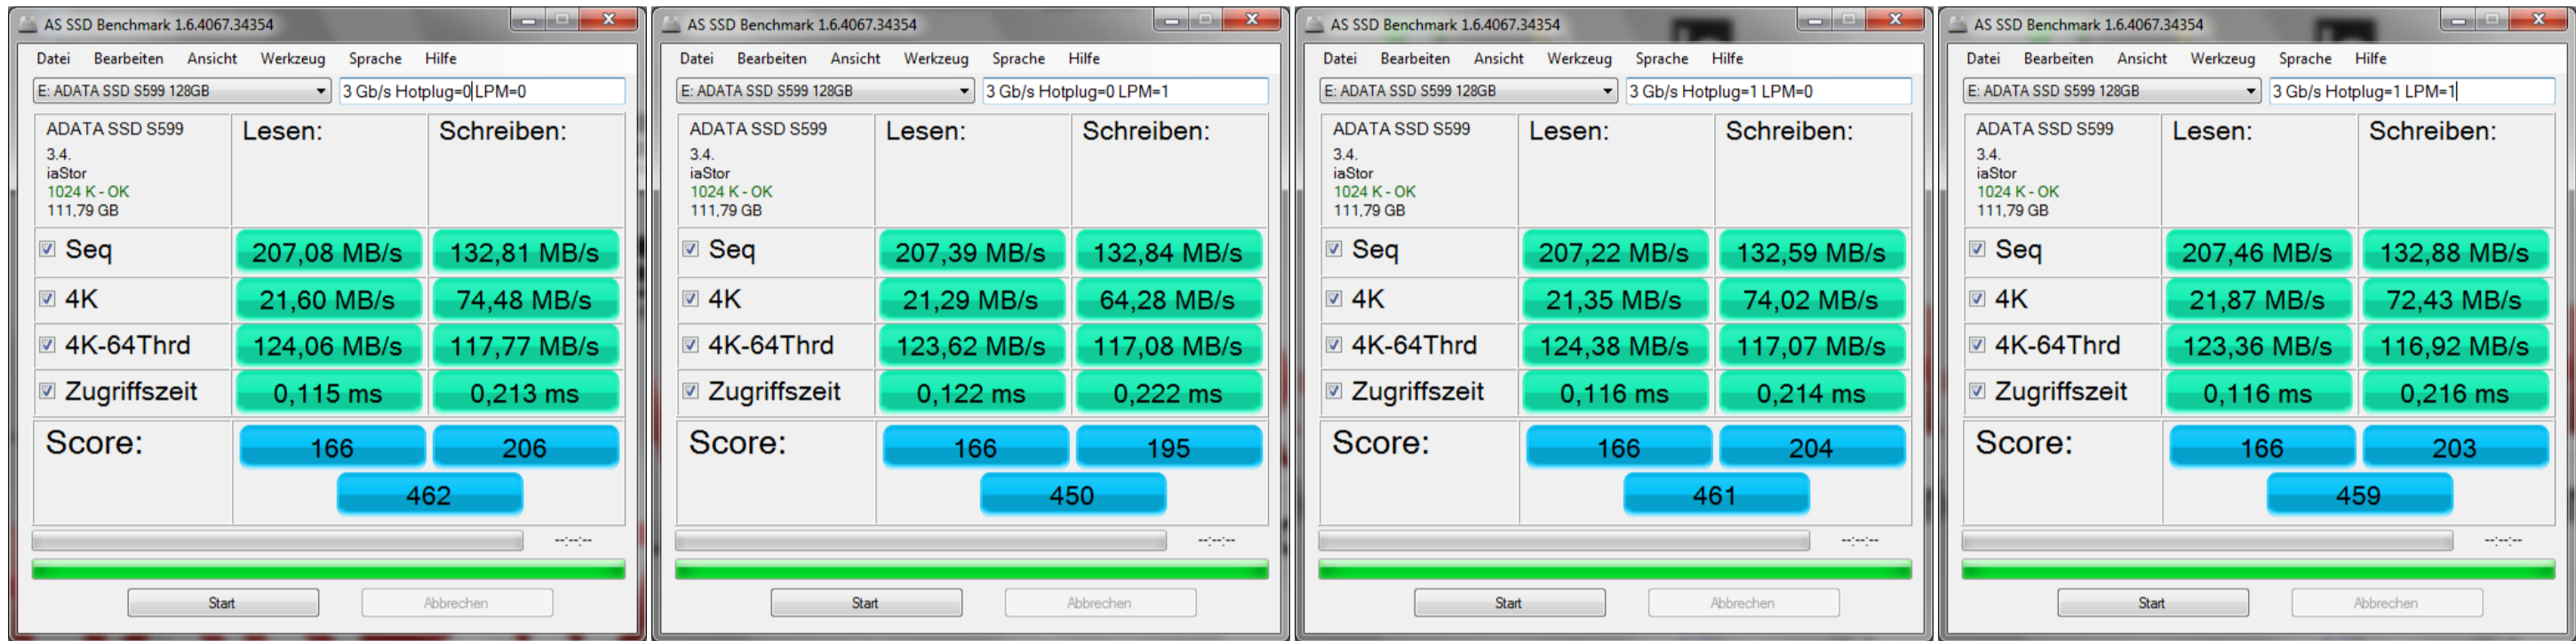

ADATA S599 (3 Gb/s)

Crucial C300 (6 Gb/s)

Intel 510 (6 Gb/s)